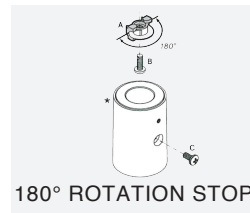

180° ROTATION STOP

Web: www.LCDarms.com

Uplifting
ergonomic furniture solutions

Web: www.uplifting.com.au