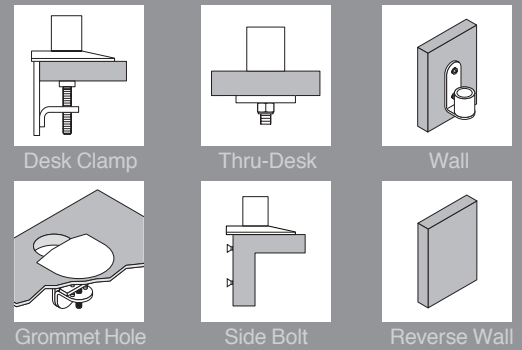

FLEXMOUNT CONFIGURATIONS

OPTIONAL ACCESSORIES

Raise the height of your arm 2" (5.08cm) and 6" (15.24cm) extensions available.

Web: www.LCDarms.com

Uplifting
ergonomic furniture solutions

Web: www.uplifting.com.au