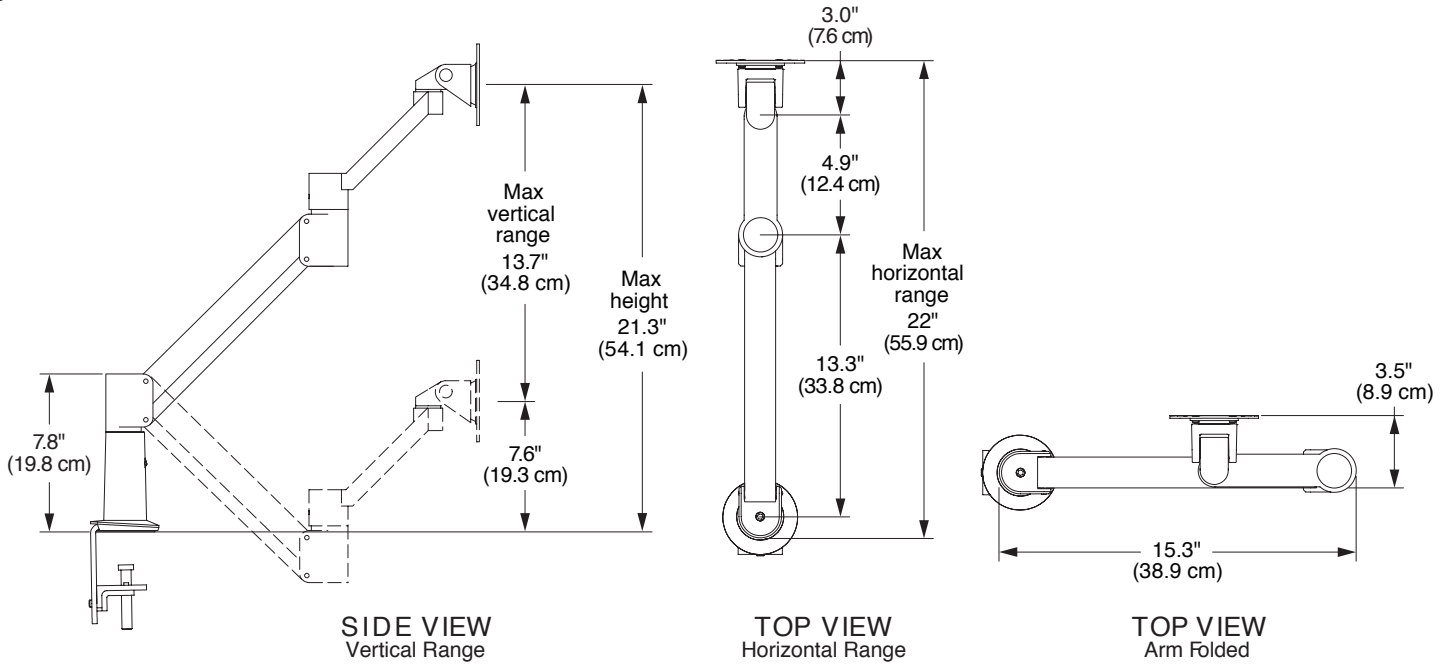

Model 62457-7045

Specifications

CAPABILITIES

Vertical range	13.7" (34.8 cm)
Horizontal range	22" (55.9 cm)
Rotation	360 degrees at three joints
Monitor tilt	200 degrees
Monitor pivot	Landscape to portrait
Monitor compatibility	VESA® 75mm and 100mm
Cable management	Cables are concealed in arm
Monitor weight, model number	0.9 - 5.9 kg (2 - 13 lbs), 7045-500 2.2 - 7.7 kg (4.8 - 17 lbs), 7045-600 3.4 - 11.3 kg (7.5 - 25 lbs), 7045-800 5.4 - 14.1 kg (12 - 31 lbs), 7045-1000