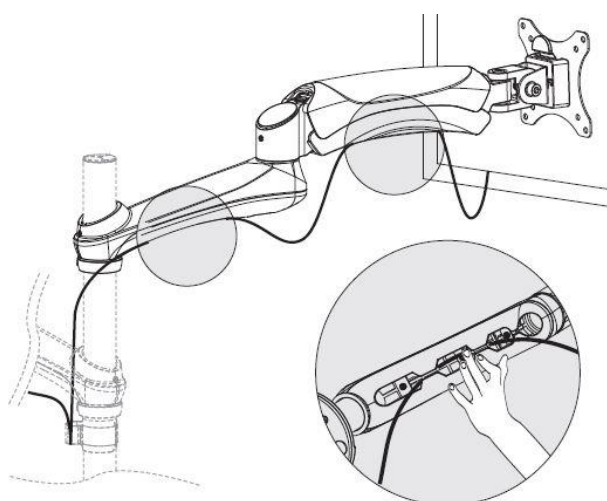

Actiflex Single Monitor Arm

Desk mount articulating single monitor arm with cable management and height adjustment

Features:

- Gas articulated arms "float" monitors above desktop
- Fingertip adjustment of depth and height
- Desk-clamp or through-mount included
- Fully adjustable: 360° rotate, 180° tilt and swivel
- 75mm/100mm VESA mounting pattern compatible
- Quick release VESA brackets for easy monitor mounting
- Integrated cable management
- Supports up to 6kg per monitor
- Suitable for most LCD/LED monitors up to 30" (762mm) size

Actiflex Single Monitor Arm

Capabilities

Combined vertical range	0 - 450mm
Horizontal range	360 degrees of pivot from 2 pivot points
Pole height	370mm
Monitor tilt	0 - 180 degrees
Monitor pivot	Landscape and portrait – 360 degrees
Monitor compatibility	VESA 75mm and 100mm
Mounting options	Desk clamp or through mount
Monitor weight	0 - 6kg per monitor