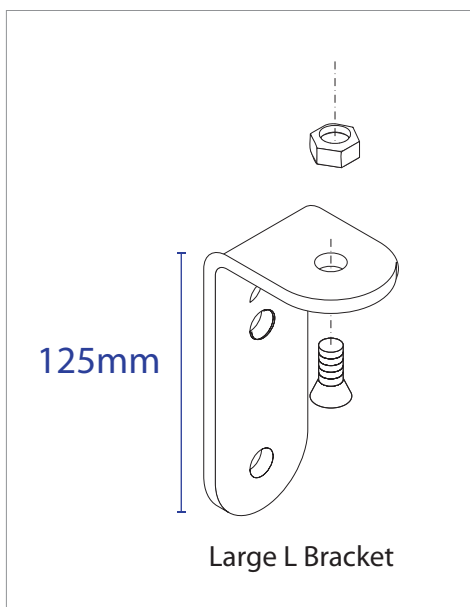

62457 Monitor Mount

Desk clamp

Large L Bracket

Small L Bracket