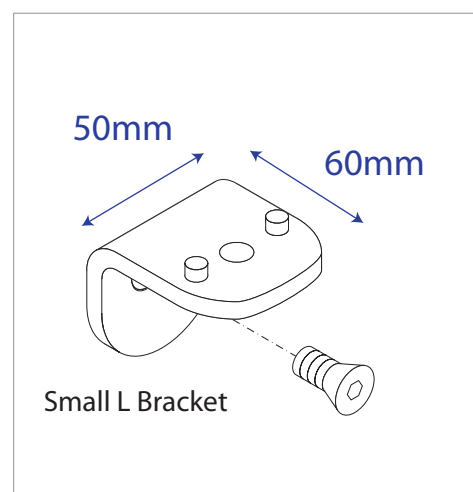

62457 Monitor Mount

Desk clamp

Large L Bracket

Small L Bracket