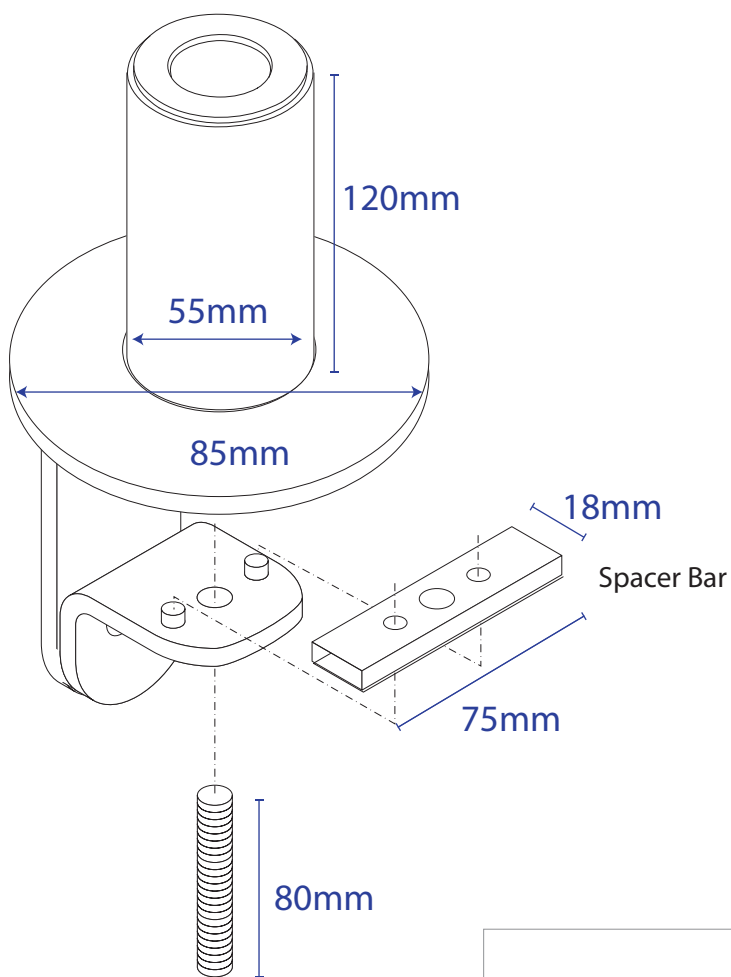

62457 Monitor Mount

Desk clamp

Large L Bracket

Small L Bracket