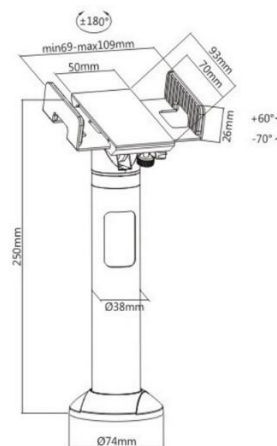

## Point of Sale Mount - Posista

Posista is a stand-alone swivel, tilt and width adjustable through-mount for point-of-sale devices and credit card terminals. Designed for heavy-use retail environments, Posista provides a secure and stable platform to hold devices.

#### Features

- Flexible positioning: 360 degrees rotate, 130 degrees tilt
- Holds devices from 69 mm to 108 mm width.
- Pole height 250 mm
- Pole width 38 mm
- Base diameter width 74 mm
- Clean, attractive design.
- Durable construction stands up to retail use.
- Users can tilt and rotate the terminal
- Internal cable routing: cables may pass above or below counter.
- Small footprint maximizes counter space.

#### Capabilities

- Height = 250mm
- Mounting options = Through mount only
- Screen Size range = 69mm-109mm