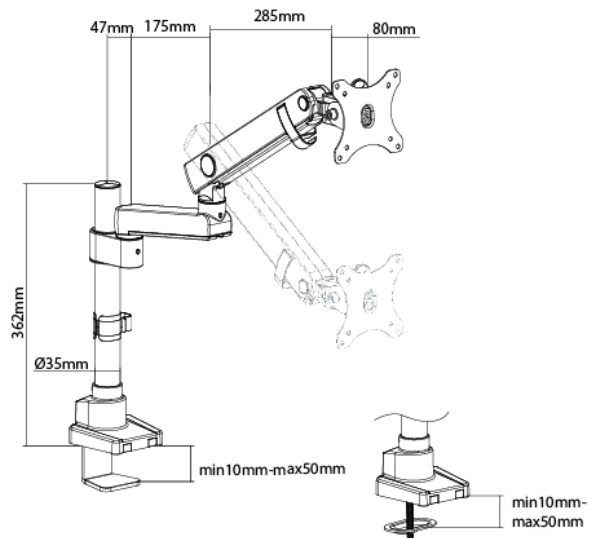

Actiflex II Single Monitor Arm

Desk pole mount articulating single monitor arm with cable management and height adjustment

Capabilities

- Compatible screen sizes = up to 32"
- Height range = 110mm – 600mm (centre VESA)
- Pole Height = 305mm
- Pole Diameter = 34mm
- Horizontal reach range = 0 – 580mm (centre VESA)
- Monitor compatibility = VESA 75mm and 100mm
- Monitor weight = 0-8kg per monitor
- Minor assembly required

The Actiflex II single monitor arm floats your monitor above the work surface. It is easily adjustable, at the touch of a finger. The integrated spring adjustment allows precise positioning of the monitor. The monitor can be tilted up to 180 degrees, and the screen can be pivoted from landscape to portrait. Integrated cable management keeps the work surface free from cable clutter.

The Actiflex II single monitor arm offer a weight range of 0-8kg per monitor with a combined vertical range of 180 – 620mm.

Two Single arm combinations easily allows a Dual monitor arm configuration.

Features

- Desk-clamp or through-mount included
- Easy above desk installation
- Fully adjustable: 360 degrees rotate
- Quick release VESA brackets for easy monitor mounting
- Integrated cable management

Options